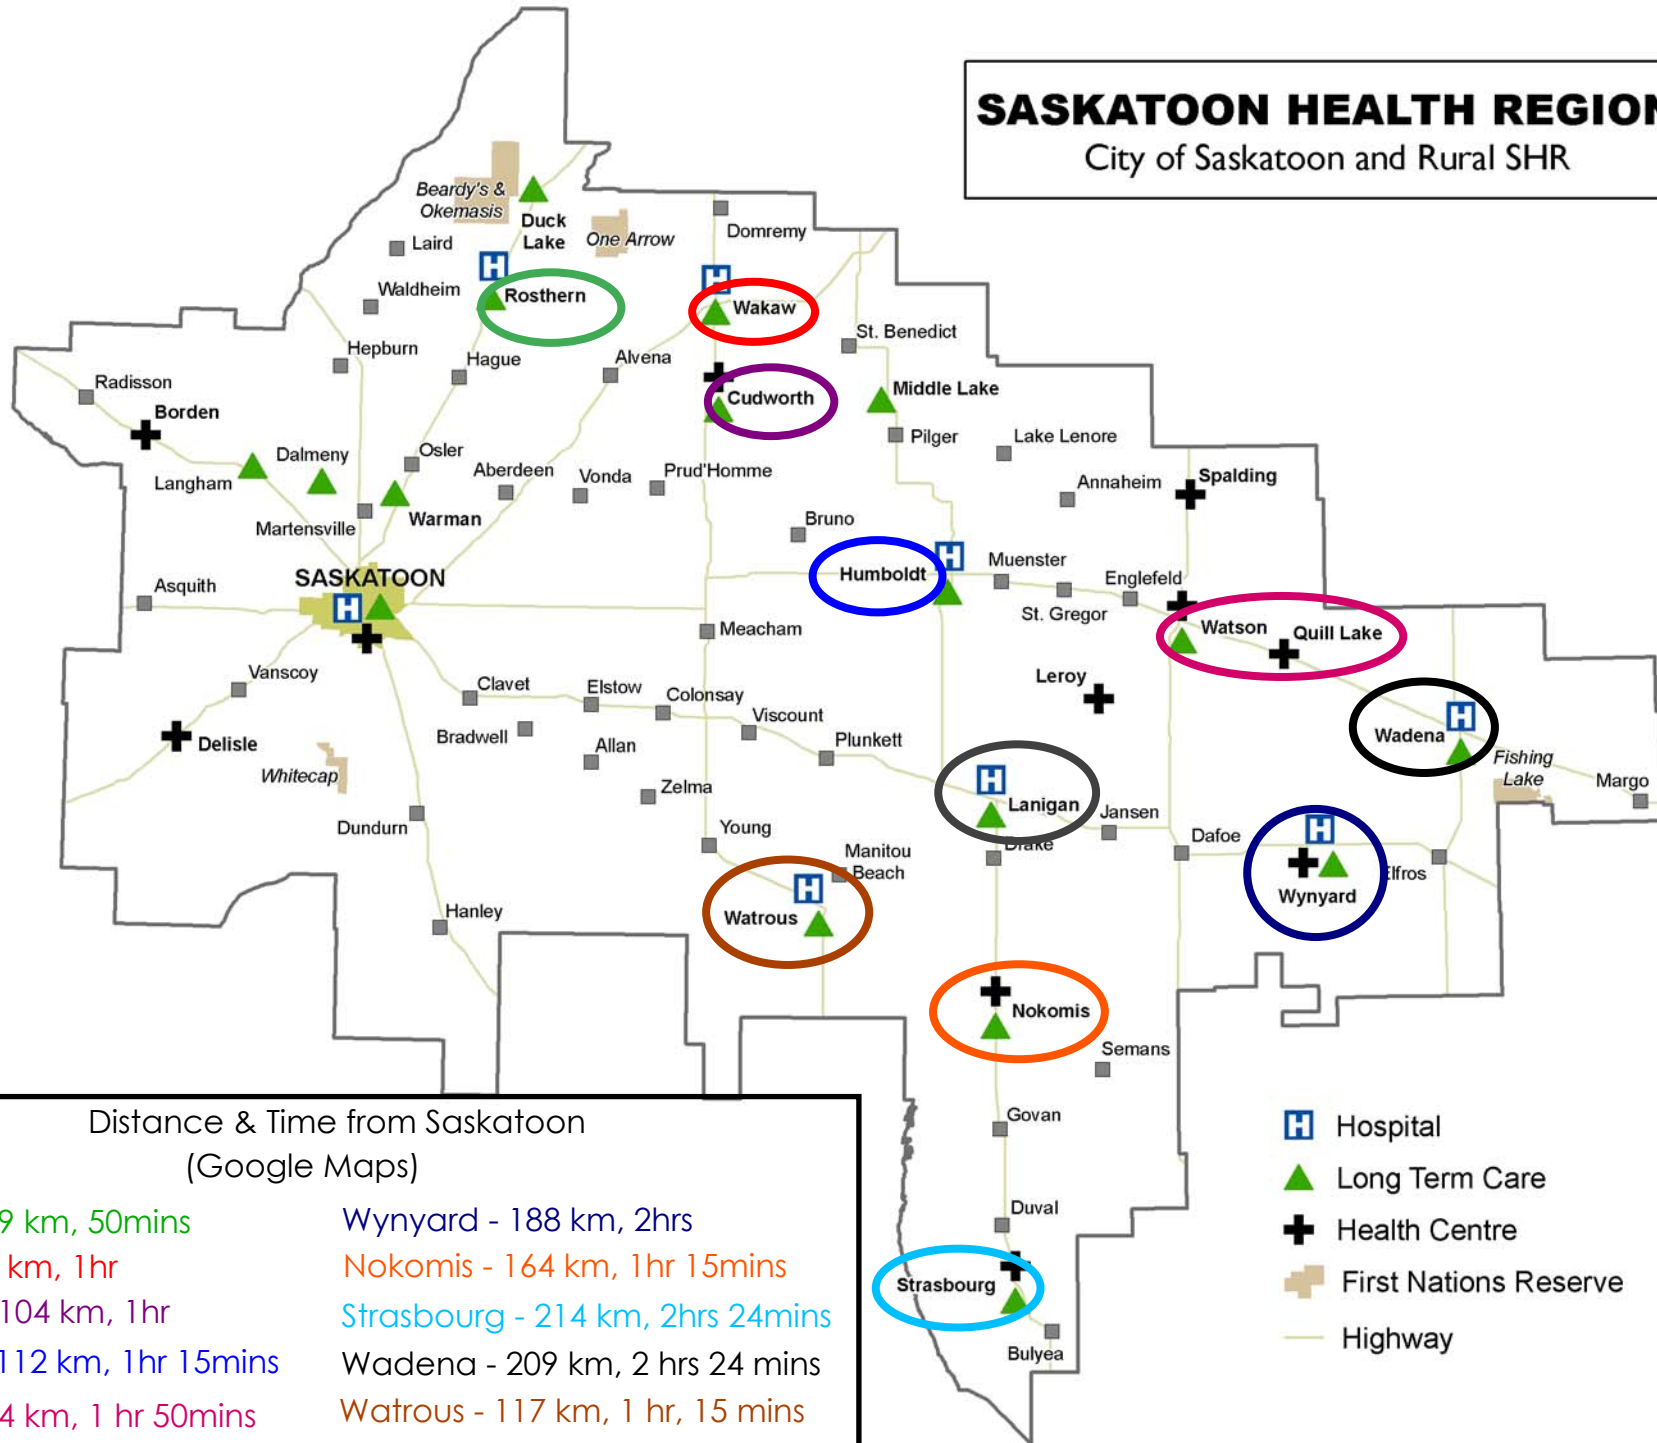

# SASKATOON HEALTH REGION

City of Saskatoon and Rural SHR

Distance & Time from Saskatoon  
(Google Maps)

Rosthern - 69 km, 50mins	Wynyard - 188 km, 2hrs
Wakaw - 90 km, 1hr	Nokomis - 164 km, 1hr 15mins
Cudworth - 104 km, 1hr	Strasbourg - 214 km, 2hrs 24mins
Humboldt - 112 km, 1hr 15mins	Wadena - 209 km, 2 hrs 24 mins
Watson - 154 km, 1 hr 50mins	Watrous - 117 km, 1 hr, 15 mins
Quill Lake - 174 km, 2hrs	Lanigan - 125 km, 1 hr 22 mins

- Hospital
- Long Term Care
- Health Centre
- First Nations Reserve
- Highway