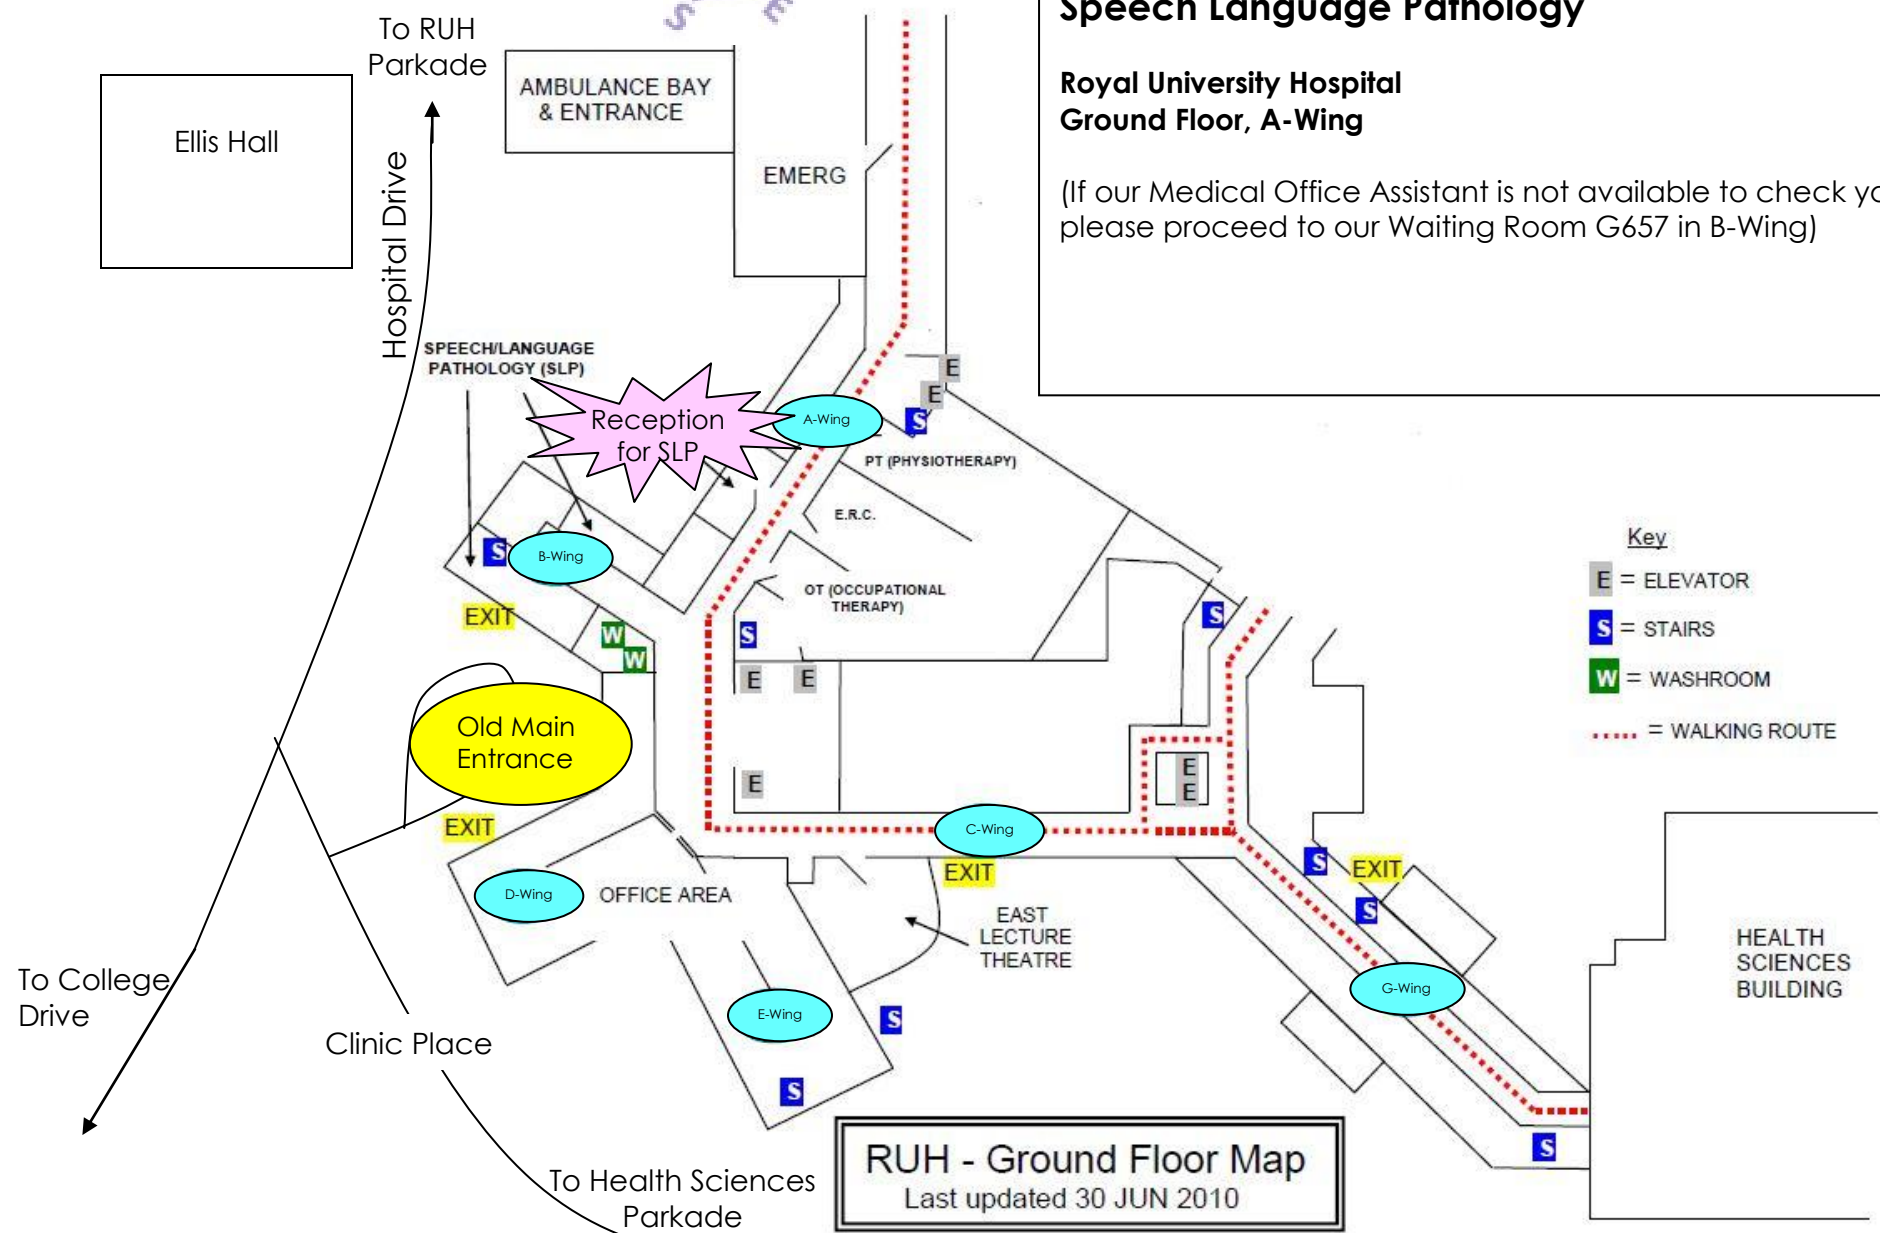

Speech Language Pathology

**Royal University Hospital
Ground Floor, A-Wing**

(If our Medical Office Assistant is not available to check you in,
please proceed to our Waiting Room G657 in B-Wing)

RUH - Ground Floor Map
Last updated 30 JUN 2010