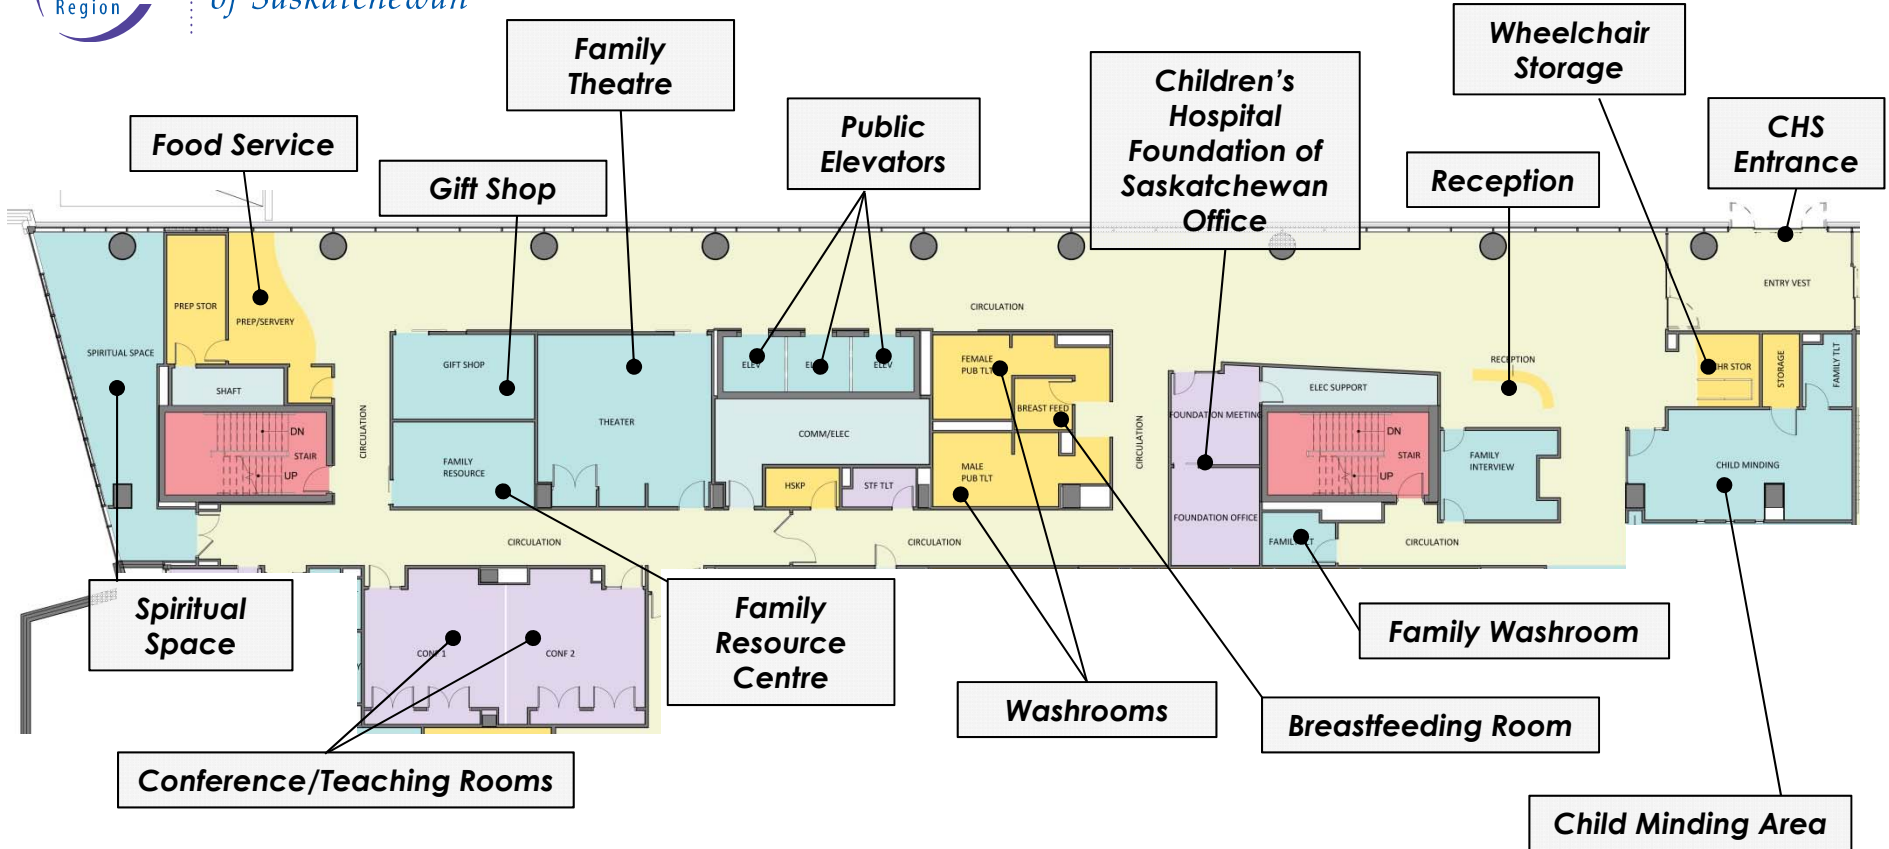

Main Floor - Entrance, Lobby, Children's Clinic

Main Entrance
Main Floor

Children's Hospital of
Saskatchewan doors and
entrance

- HIGHLIGHTS**
- Entrances are located on the top level of parkade and has a drop off/pick up loop
 - Entrances are covered by canopy

Walkway to Royal University
Hospital - Main Floor Mall

RUH Hospital Entrance
(Opened June 2014)

Lobby
Main Floor

- HIGHLIGHTS**
- Lobby faces South Saskatchewan River
 - Lobby has windows along entire corridor for maximum natural light
 - Seating and play spaces located along lobby corridor against windows