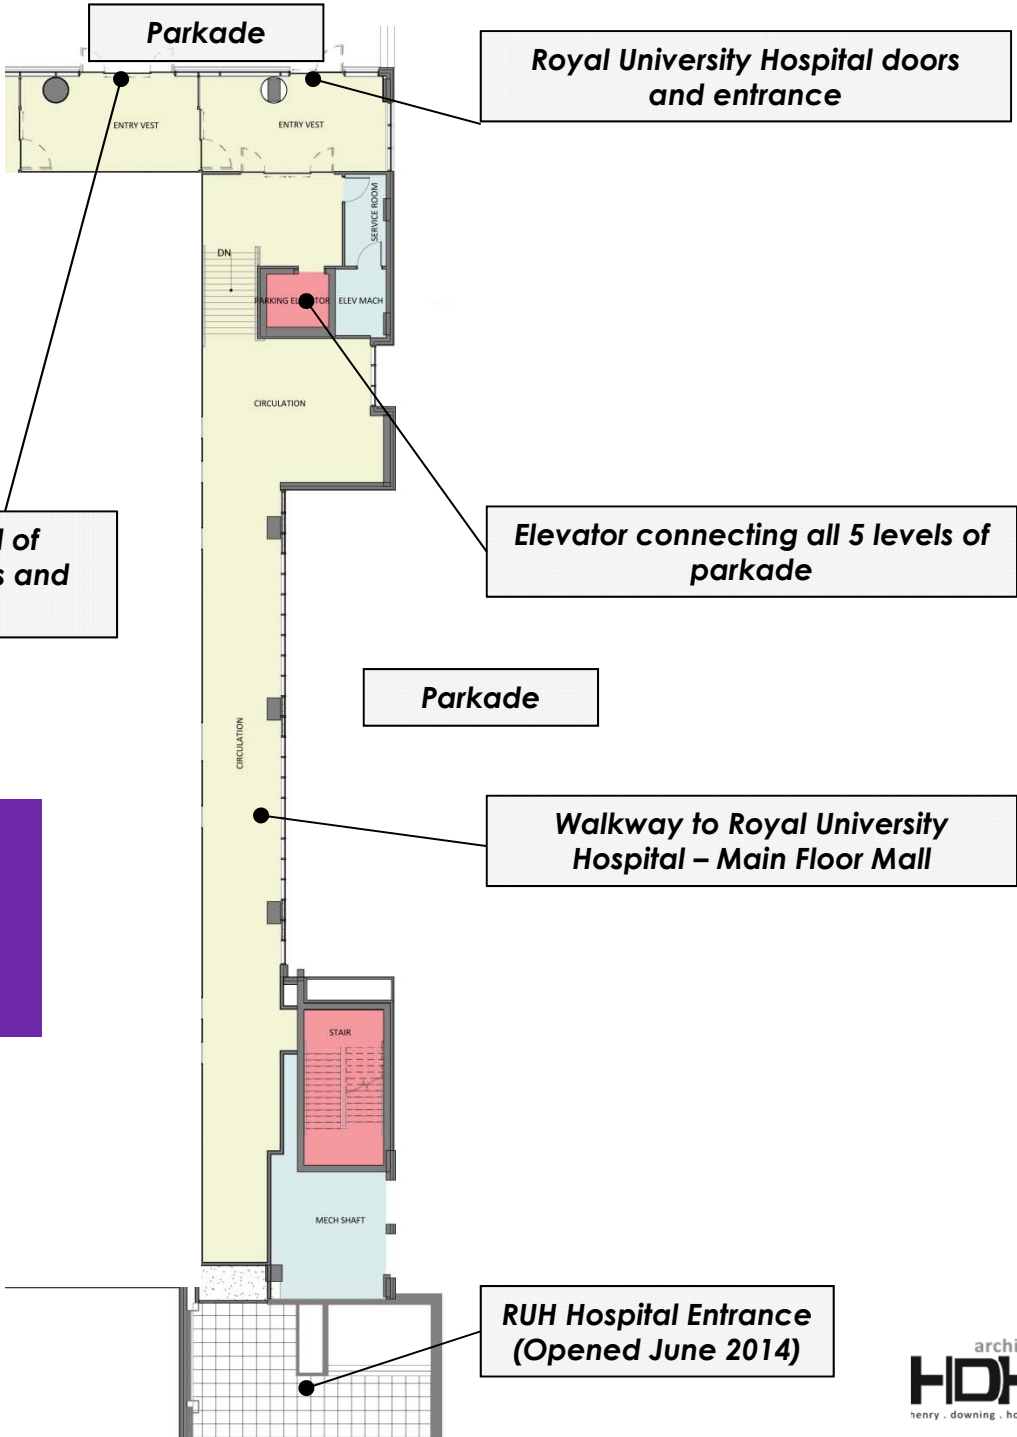

Main Floor - Entrance, Lobby, Children's Clinic

Main Entrance
Main Floor

Children's Hospital of
Saskatchewan doors and
entrance

- HIGHLIGHTS**
- Entrances are located on the top level of parkade and has a drop off/pick up loop
 - Entrances are covered by canopy

Walkway to Royal University
Hospital - Main Floor Mall

RUH Hospital Entrance
(Opened June 2014)

Lobby
Main Floor

- HIGHLIGHTS**
- Lobby faces South Saskatchewan River
 - Lobby has windows along entire corridor for maximum natural light
 - Seating and play spaces located along lobby corridor against windows