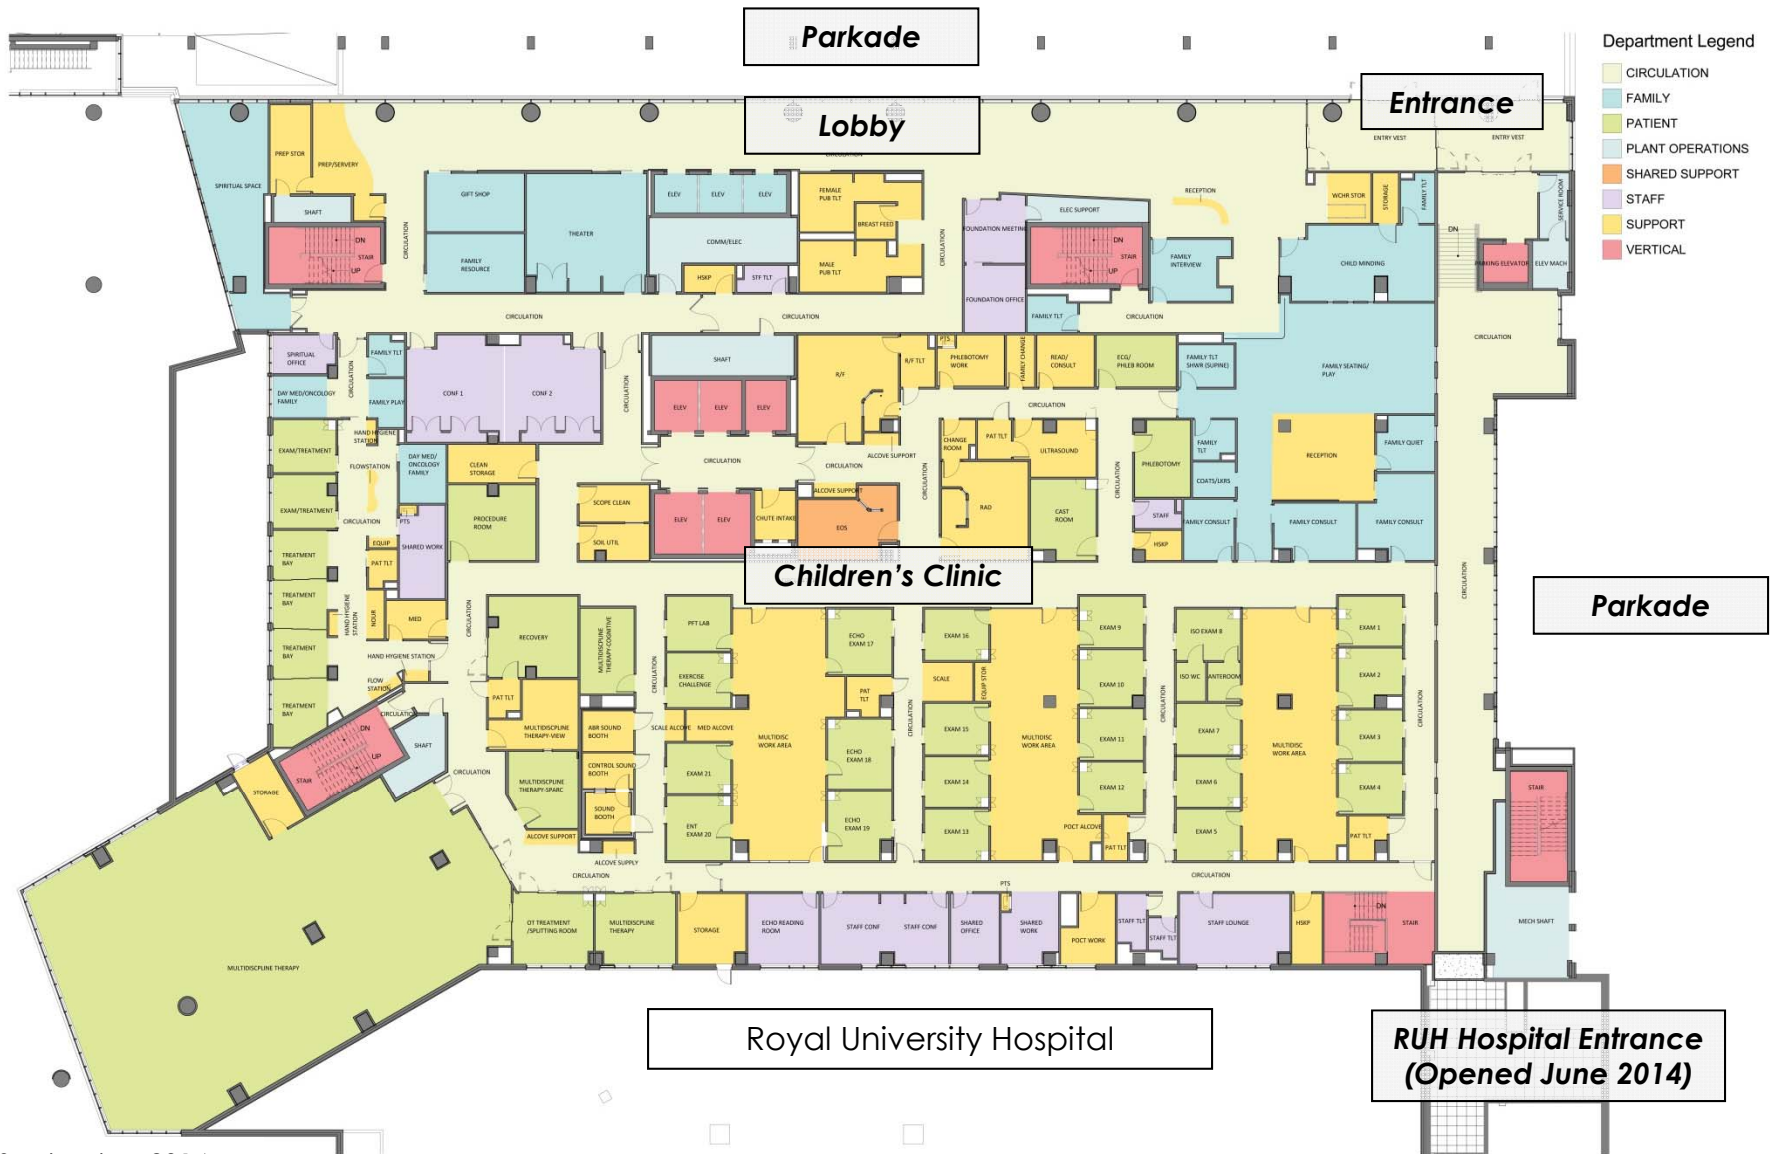

Main Floor - Entrance, Lobby, Children's Clinic

Main Entrance
Main Floor

Children's Hospital of
Saskatchewan doors and
entrance

- HIGHLIGHTS**
- Entrances are located on the top level of parkade and has a drop off/pick up loop
 - Entrances are covered by canopy

Walkway to Royal University
Hospital - Main Floor Mall

RUH Hospital Entrance
(Opened June 2014)

Lobby
Main Floor

- HIGHLIGHTS**
- Lobby faces South Saskatchewan River
 - Lobby has windows along entire corridor for maximum natural light
 - Seating and play spaces located along lobby corridor against windows