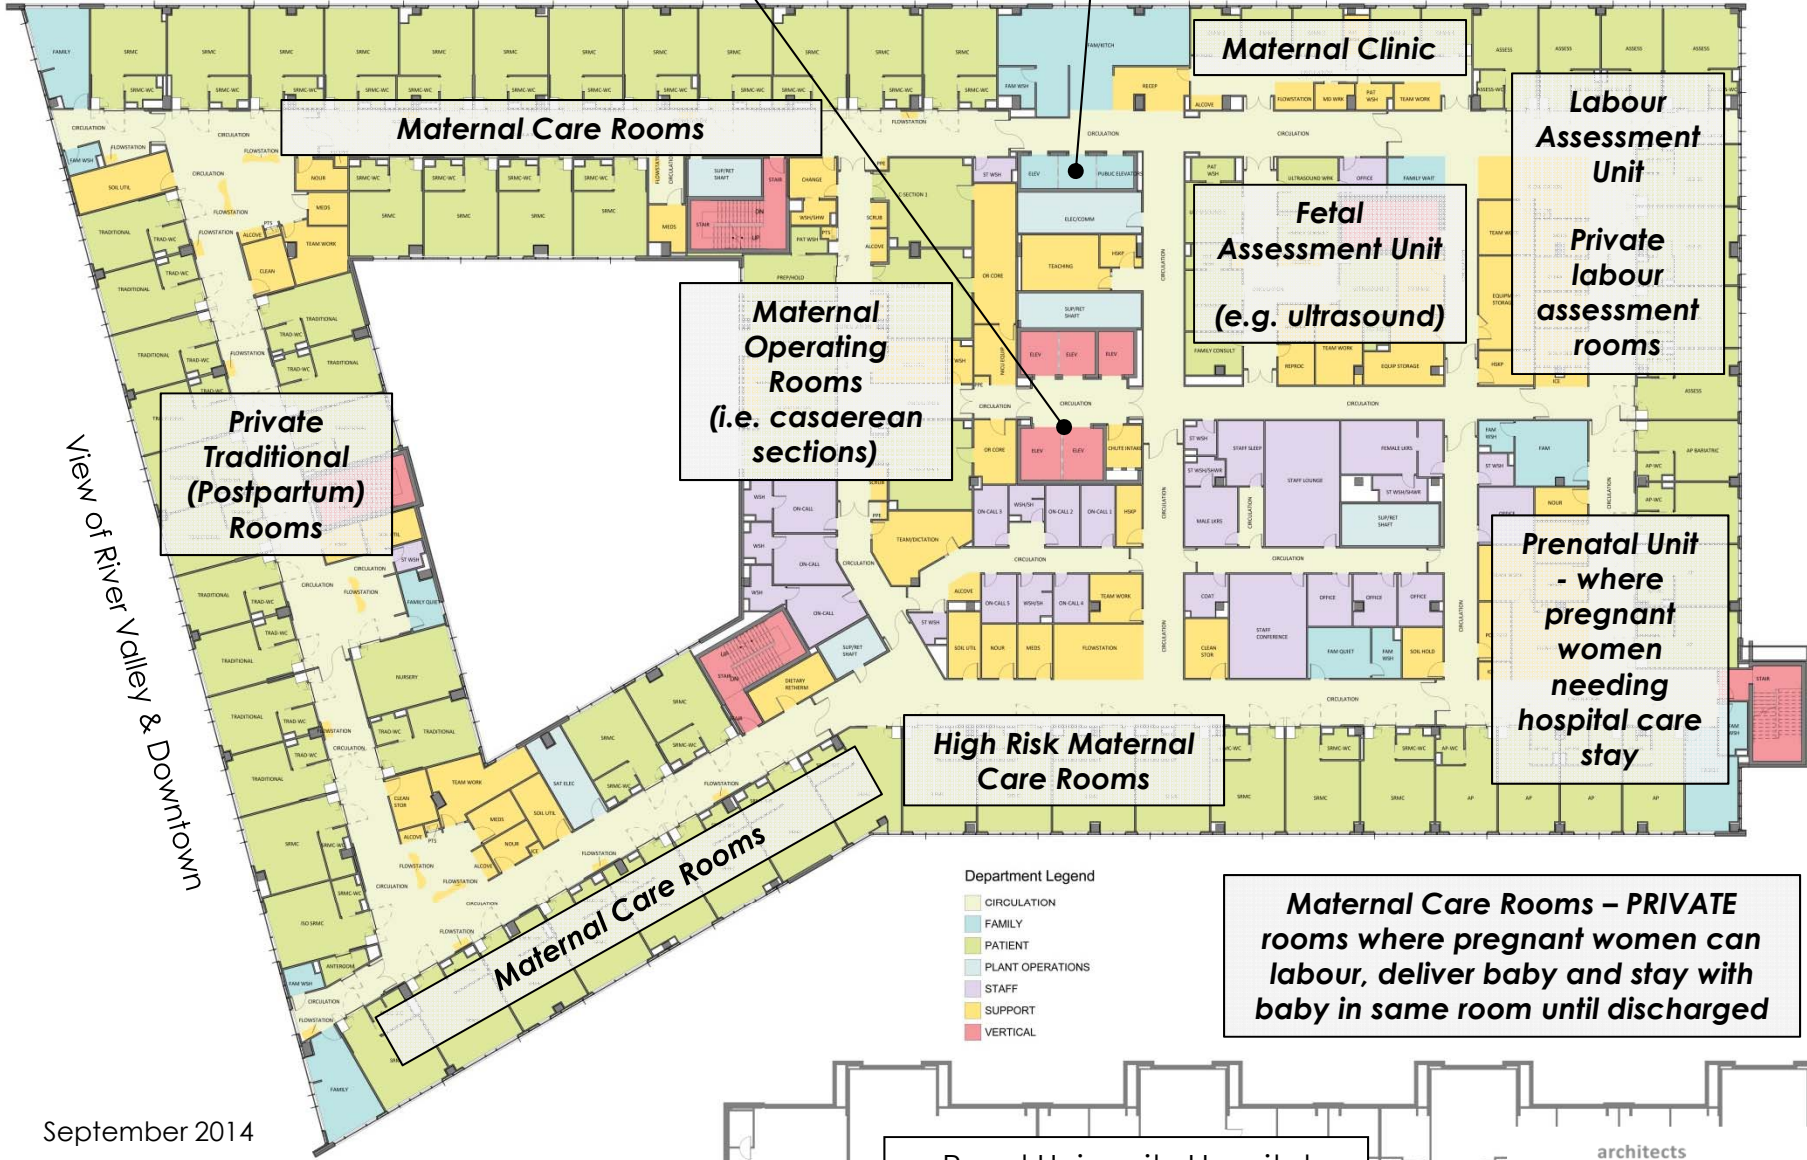

3rd Floor – Maternal Services

View of River Valley

View of River Valley & Downtown

View of River

September 2014

Patient Elevators - connected to NICU

Public Elevators

View of River Valley

View of River Valley & Downtown

- Department Legend
- CIRCULATION
 - FAMILY
 - PATIENT
 - PLANT OPERATIONS
 - STAFF
 - SUPPORT
 - VERTICAL

Maternal Care Rooms – PRIVATE
 rooms where pregnant women can labour, deliver baby and stay with baby in same room until discharged

September 2014

Royal University Hospital

View of River Valley

Family Space

Family Space

View of River Valley & Downtown

Family Space

Family Space

Family Space

Department Legend

- CIRCULATION
- FAMILY
- PATIENT
- PLANT OPERATIONS
- STAFF
- SUPPORT
- VERTICAL

September 2014

Royal University Hospital